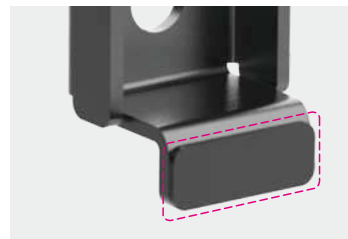

SH 4280UF

Fixed TV Wall Mount

Fits most 43"-80" flat & curved TVs

**Ultra-Slim
Wall Mount
For TVs with
Lower Electronic
Compartments**

Screen Size
43" - 80"

VESA Compatible
200x200 300x200 300x300
400x200 400x300 600x300

Extra Slim Profile
18mm (0.71")

Weight Capacity
40kg/88lbs

Bubble Level

Direction
Indicator

Spring Lock

Curved TV

Ultra-Slim Wall Mount
ideal for TVs with lower electronic
compartments.

Built-In Bubble Level
for perfect horizontal placement.

Silicone Pads
avoid scratches or damage to walls.

Spring Lock with Strap
locks and releases TV in a snap.