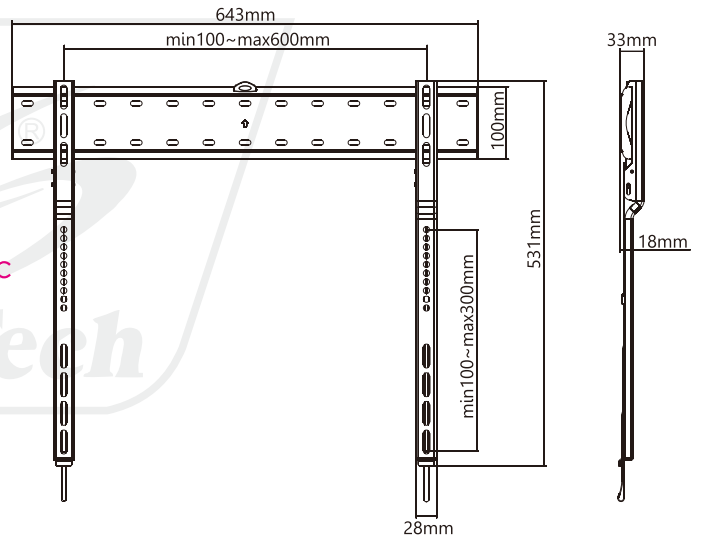

SH 4280UF

Fixed TV Wall Mount

Fits most 43"-80" flat & curved TVs

**Ultra-Slim
Wall Mount
For TVs with
Lower Electronic
Compartments**

Screen Size
43" - 80"

VESA Compatible
200x200 300x200 300x300
400x200 400x300 600x300

Extra Slim Profile
18mm (0.71")

Weight Capacity
40kg/88lbs

Bubble Level

Direction
Indicator

Spring Lock

Curved TV

Ultra-Slim Wall Mount
ideal for TVs with lower electronic
compartments.

Built-In Bubble Level
for perfect horizontal placement.